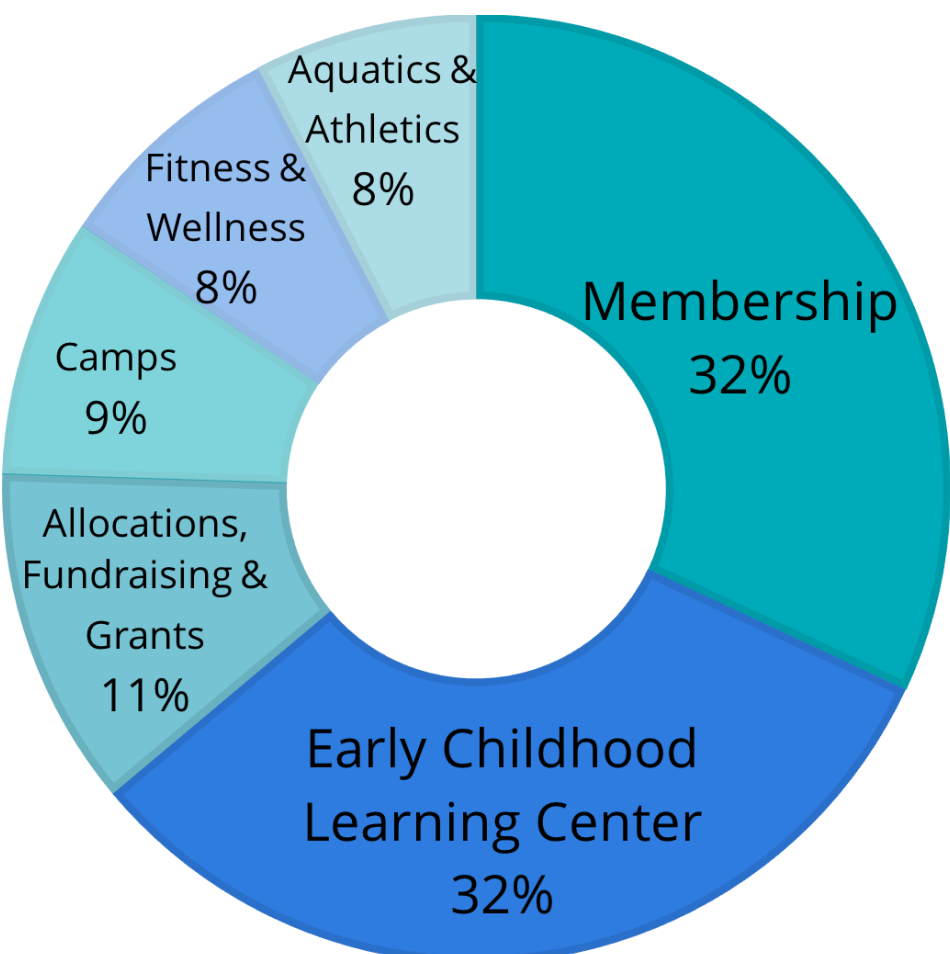

CREATING COMMUNITY

Opportunities to connect to each other and improve well-being

Kehillah 

SERVING COMMUNITY

Opportunities to help each other and serve the greater good

Tikkun Olam 

ENHANCING COMMUNITY

Opportunities to understand each other and share cultures

Edah 

LJCC 2019 REVENUE SOURCES

LJCC SNAPSHOTS

Nearly 150,000 check-ins over 2019 & 2020 YTD (not including ECLC & camps)

Top reasons for LJCC wellness visits -- fitness floor, group fitness, and pools

Childcare for first responders was voted most important community service provided

A LJCC TIMELINE OF COMMUNITY

SERVING COMMUNITY

Over **500 scarves knitted for cancer patients** by the Roz Feigelson Circle of Life knitters

Over **4,500 daily meals** served to those in need **while schools closed** during COVID

More than **430 hours of childcare** provided **for essential workers**

Over **165,000 lbs of fresh produce distributed** through weekly grocery boxes

Greater than **100 pints of blood donated**

Community has always been
-- and will continue to be --
at the center of all we do.